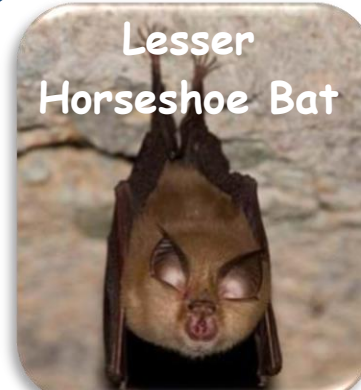

Fox

Description: Reddish brown fur, white chest and a bushy white tipped tail or 'brush'.

Habitat: Hedges, meadow/ woodland areas and sheds.

Diet: Carnivorous - small mammals/birds, insects, earthworms, fruit and berries.

Hedgehog

Description: Short legs, round body covered in short dark yellow tipped spines.

Habitat: Hedgerows, woodland, meadows and gardens.

Diet: Omnivorous - garden grubs such as insects and snails. Also frogs, snake eggs and carrion.

Lesser Horseshoe Bat

Description: A horseshoe shape flap of skin surrounding their nostrils gives these bats their name.

Habitat: Summer roosts in old, uninhabited buildings; winter roosts in caves, cellars and mines

Diet: Small insects including midges, moths, crane flies and lacewings

Badger

Description: Distinctive black and white striped face with large grey body.

Habitat: Woods, underground burrows or 'setts'.

Diet: Omnivorous - frogs, small mammals, seeds and berries. Favourite food - juicy worm!