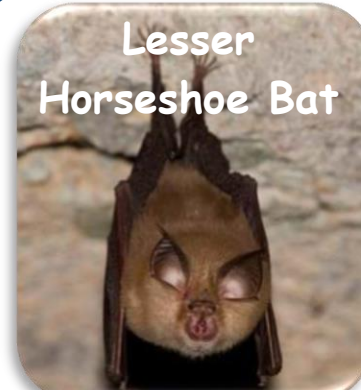

Fox

Description: Reddish brown fur, white chest and a bushy white tipped tail or 'brush'.

Habitat: Hedges, meadow/ woodland areas and sheds.

Diet: Carnivorous - small mammals/birds, insects, earthworms, fruit and berries.

Hedgehog

Description: Short legs, round body covered in short dark yellow tipped spines.

Habitat: Hedgerows, woodland, meadows and gardens.

Diet: Omnivorous - garden grubs such as insects and snails. Also frogs, snake eggs and carrion.

Lesser Horseshoe Bat

Description: A horseshoe shape flap of skin surrounding their nostrils gives these bats their name.

Habitat: Summer roosts in old, uninhabited buildings; winter roosts in caves, cellars and mines

Diet: Small insects including midges, moths, craneflies and lacewings

Badger

Description: Distinctive black and white striped face with large grey body.

Habitat: Woods, underground burrows or 'setts'.

Diet: Omnivorous - frogs, small mammals, seeds and berries. Favourite food - juicy worm!